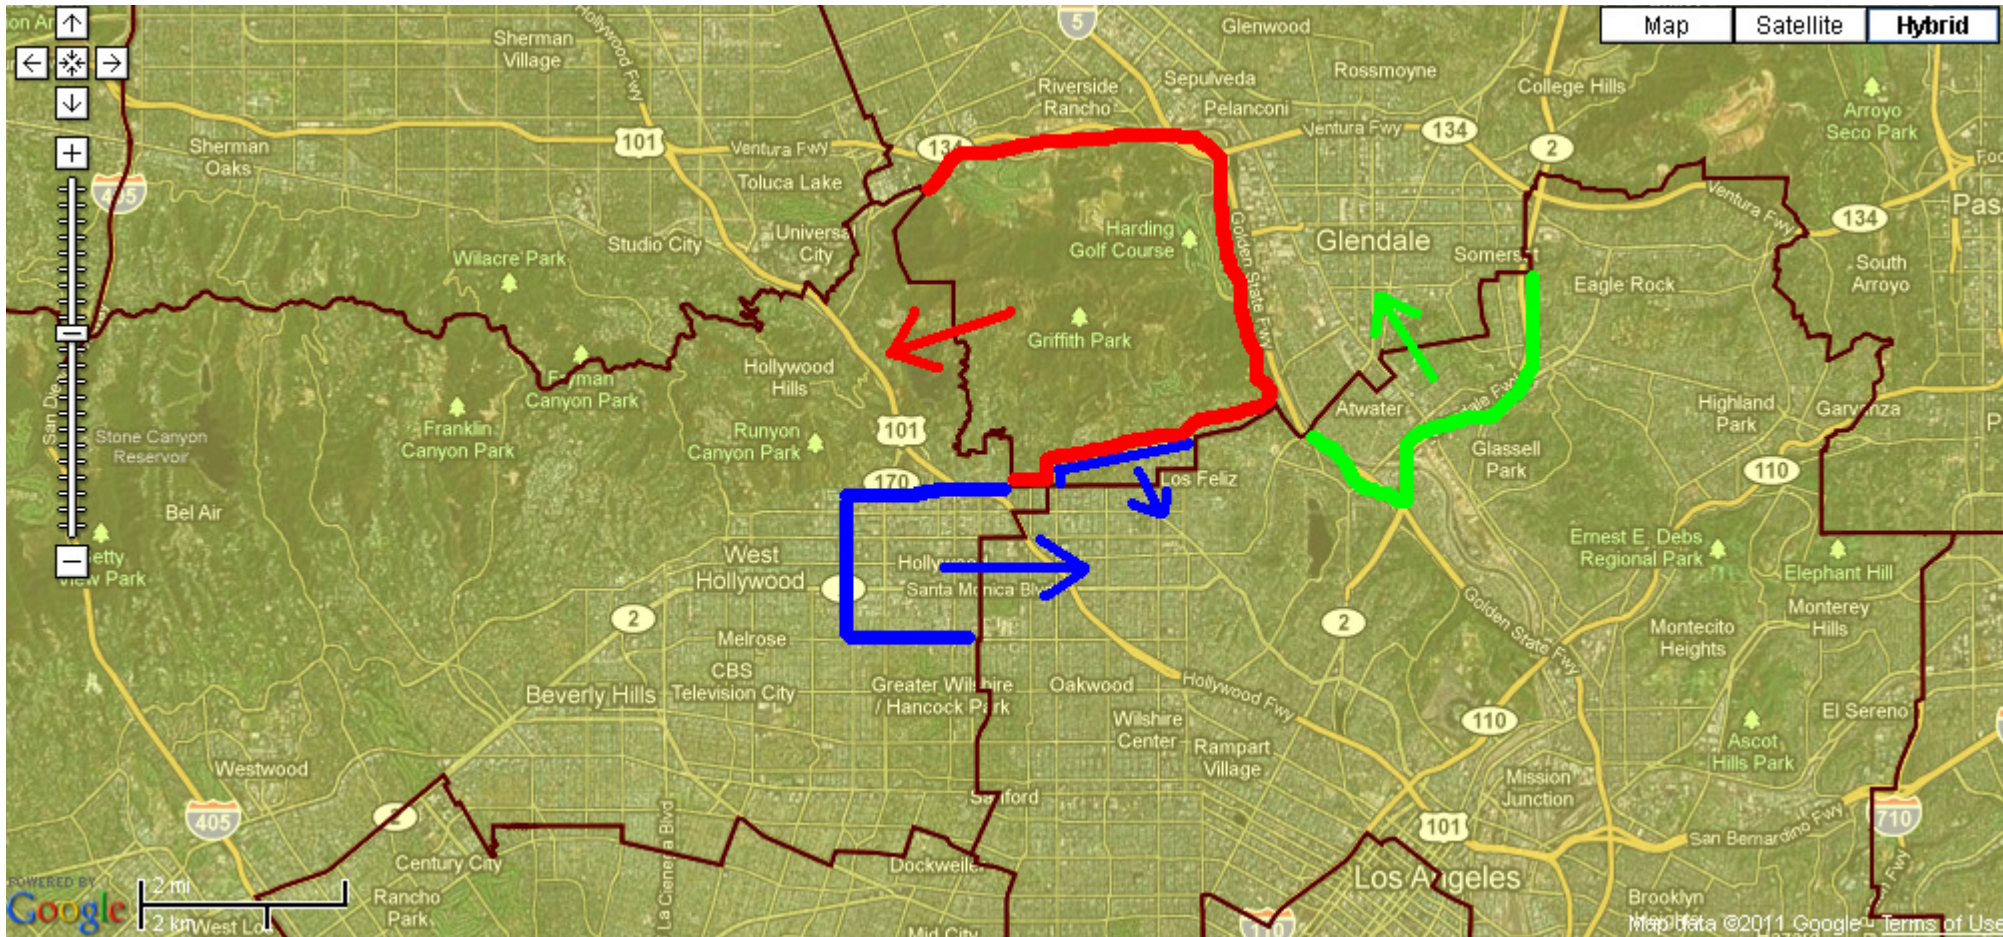

Beachwood Canyon Neighborhood Association Suggested State Senate Boundary Changes August 1, 2011

To LAPVB(26) Santa Monica Mountains community of interest

To LAELA(24) Hollywood community of interest

To LASGF(25) Glendale community of interest

The final draft State Senate boundary divides three communities of interest. It cuts Beachwood Canyon in half. It also divides us from all of the other Santa Monica Mountains communities. These boundary adjustments will also join Hollywood together and the area north of the Hwy 2 and I-5 in the Glendale area.